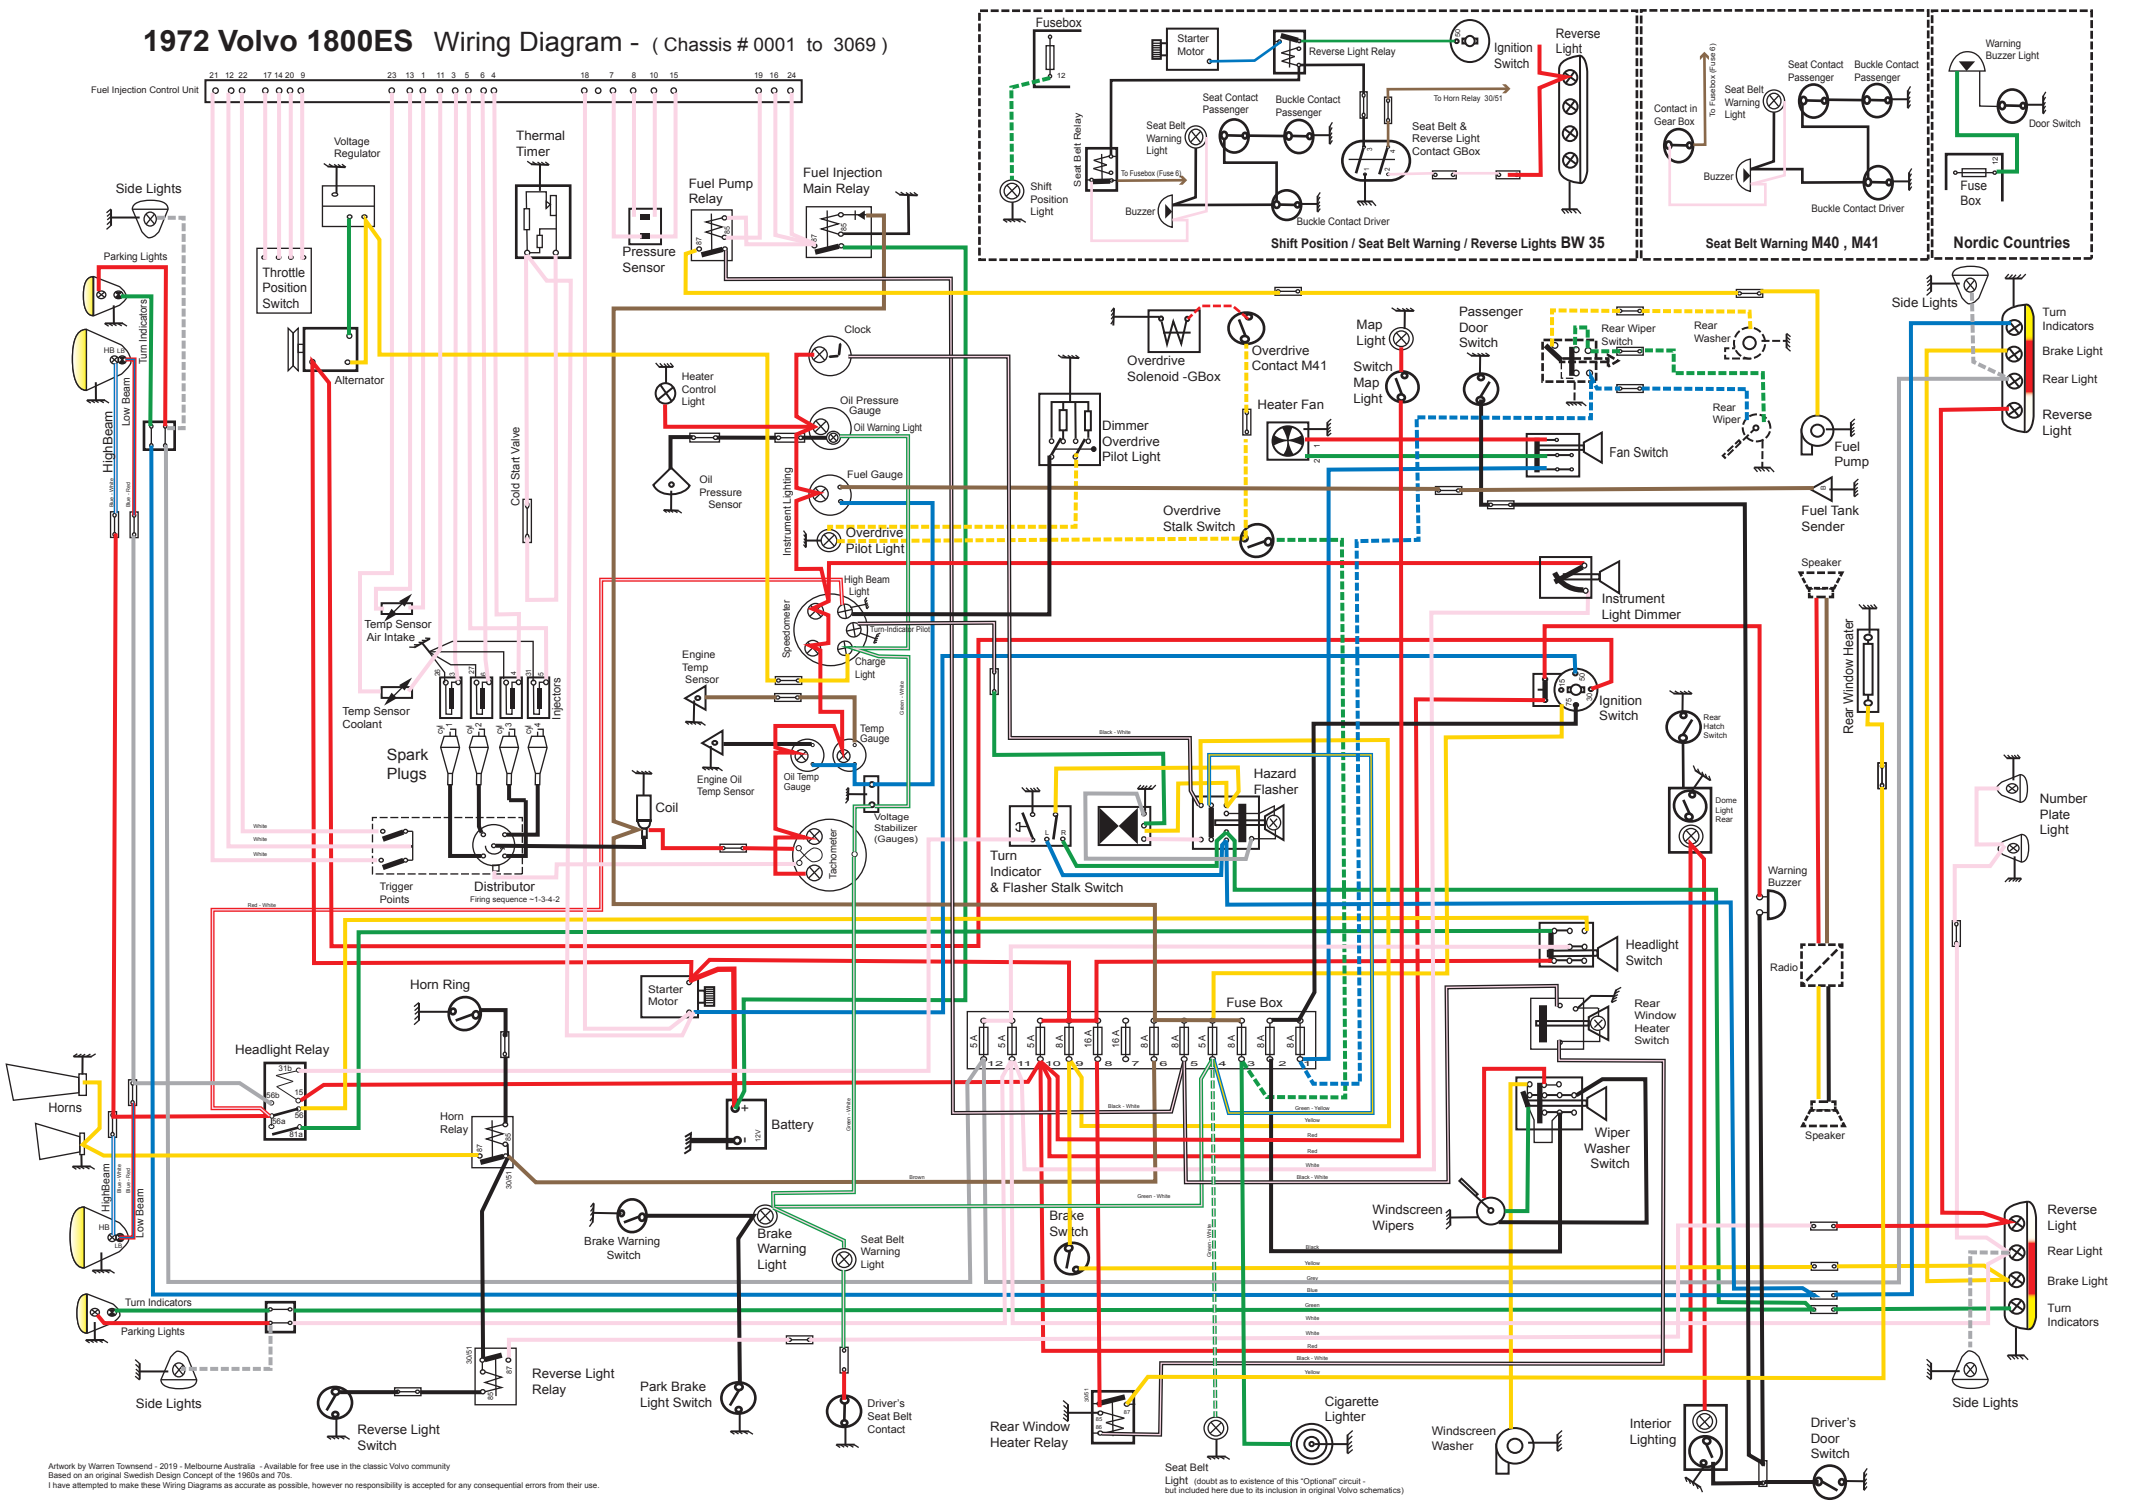

1972 Volvo 1800ES Wiring Diagram - (Chassis # 0001 to 3069)