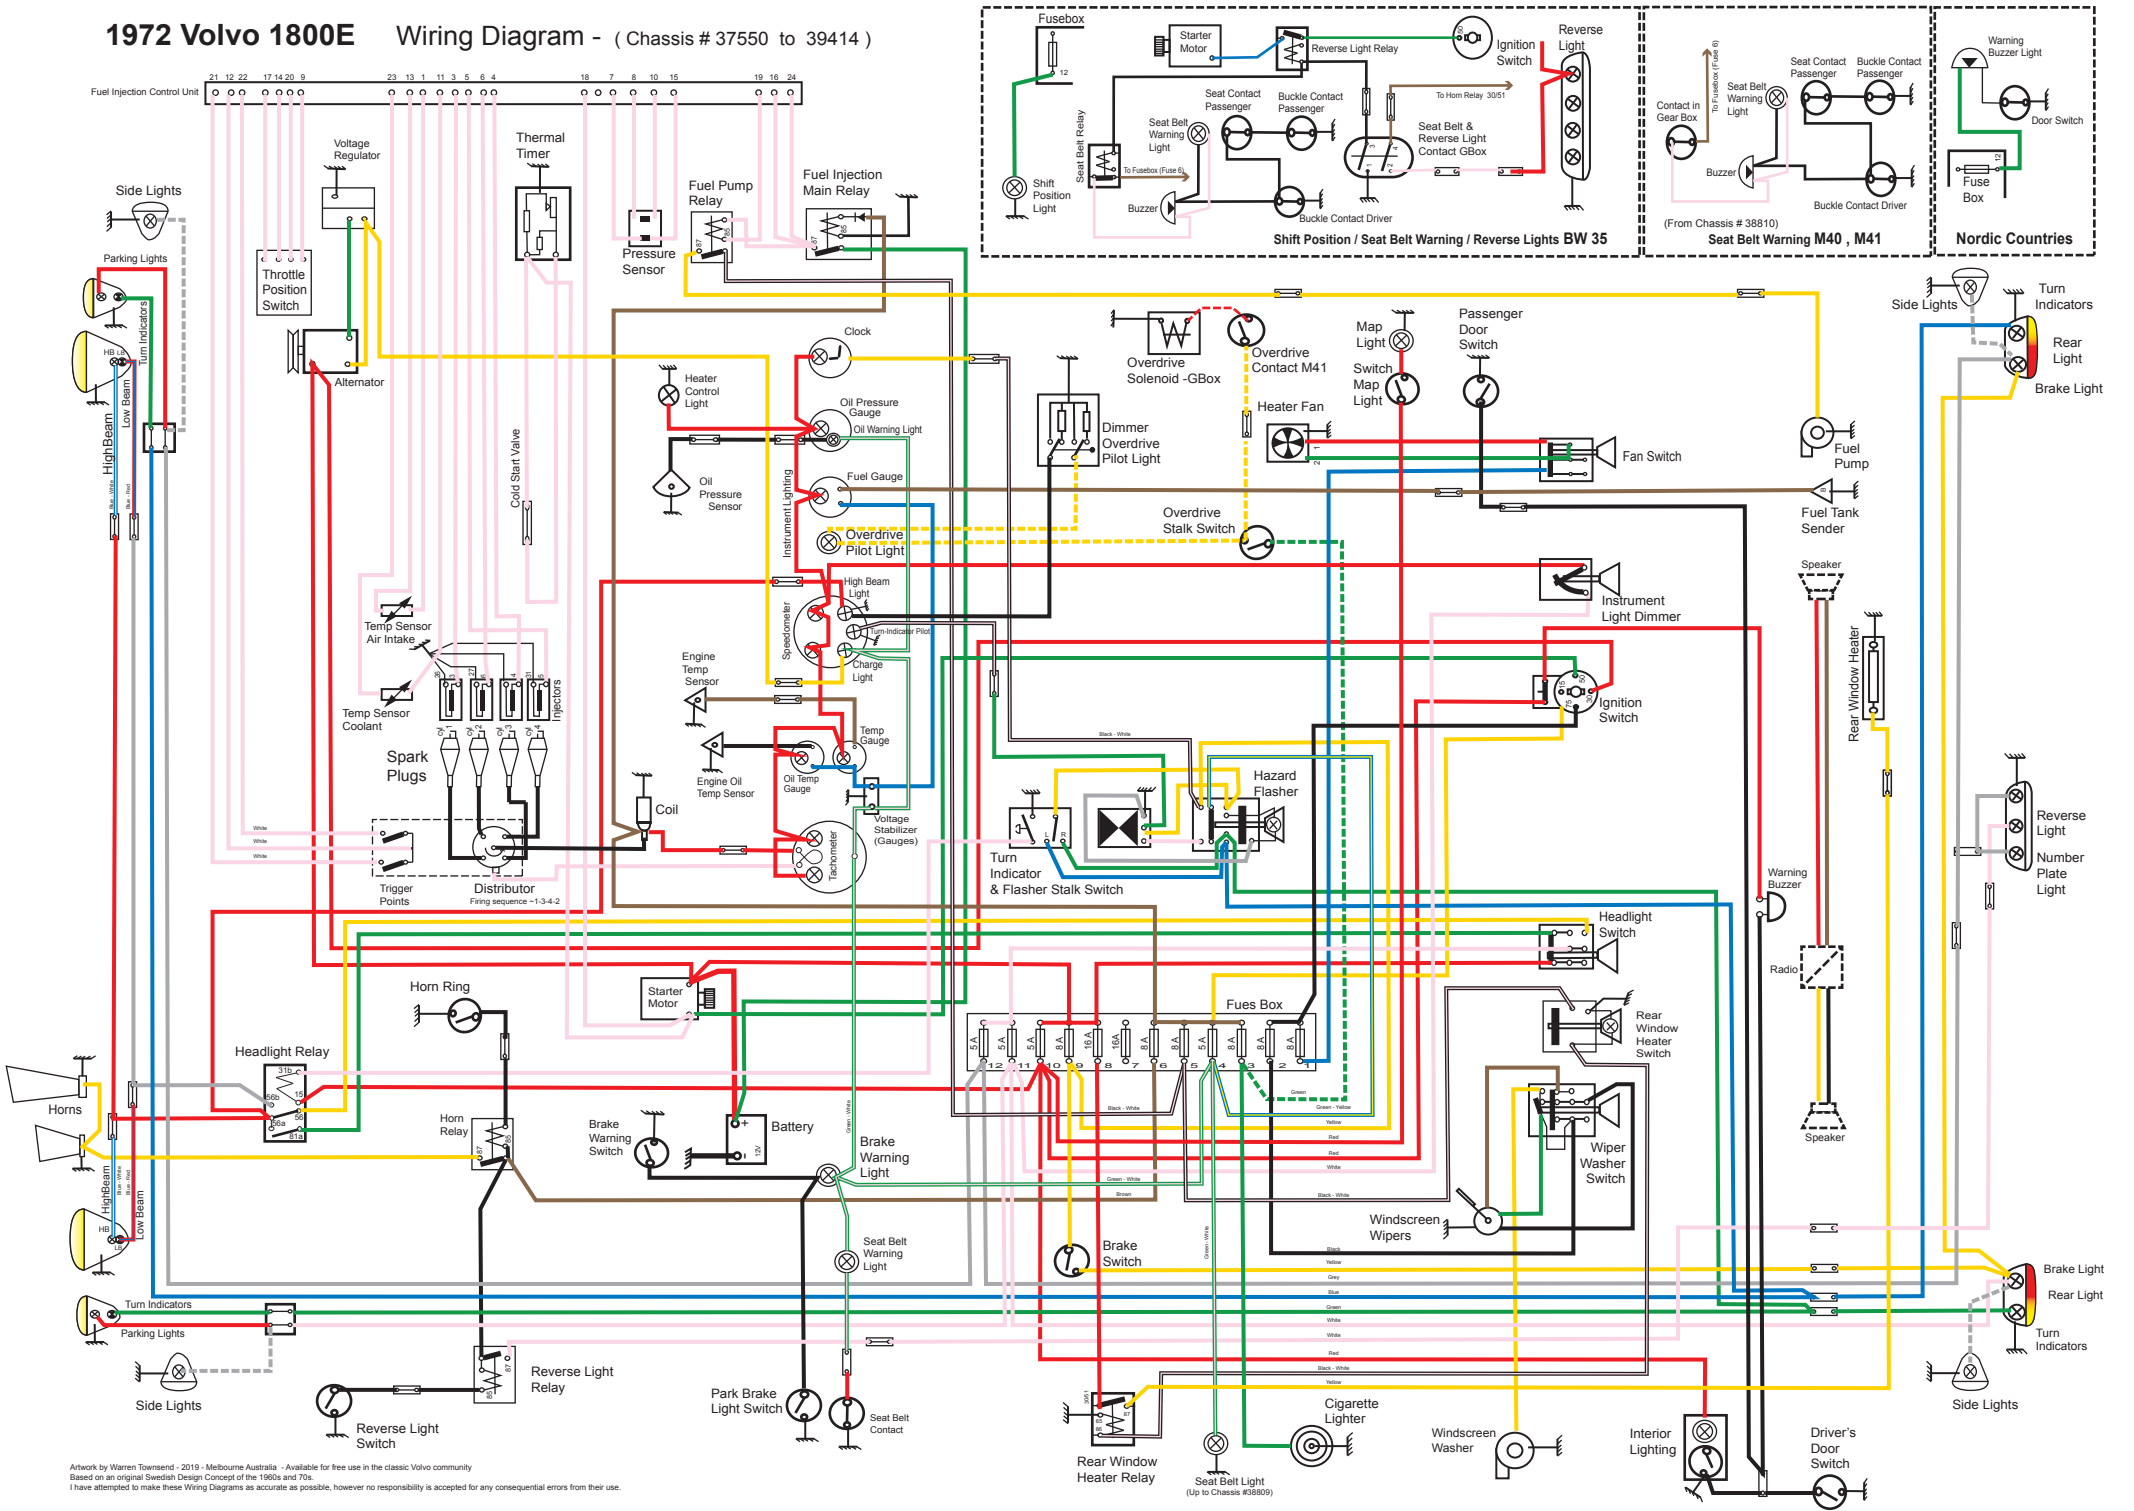

1972 Volvo 1800E Wiring Diagram - (Chassis # 37550 to 39414)